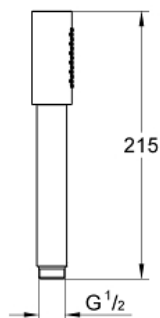

SENA STICK
Hand Shower
MODEL # 26465BE0

Pure Freude
an Wasser

GROHE

Product Description:

**SENA STICK
Hand Shower**

Standard Specification:

- 1 Spray: Normal
- Metal
- **GROHE EcoJoy** 1.75 gpm (6.6 l/min) flow limiter
- **GROHE DreamSpray** perfect spray pattern
- **GROHE StarLight** finish
- **SpeedClean** anti-lime system
- Inner WaterGuide for a longer life
- Universal mounting system (fits all standard shower hoses)
- Suitable for instantaneous heater